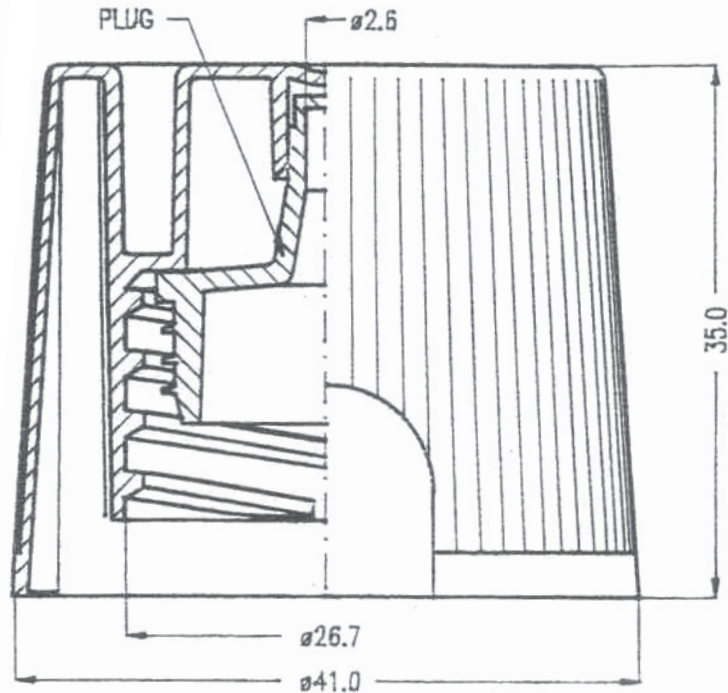

Plug:
 0880: Closed
 0881: Orifice 1,8 mm
 0882: Orifice 2,6 mm

MATERIAL: PP	TOLERANCE: ± 0.2	SCALE: 2:1	COPYRIGHT
QUANTITY/CART. 750 pcs	VOLUME/CART. 0.046	WEIGHT/CART. 7.3 KG	