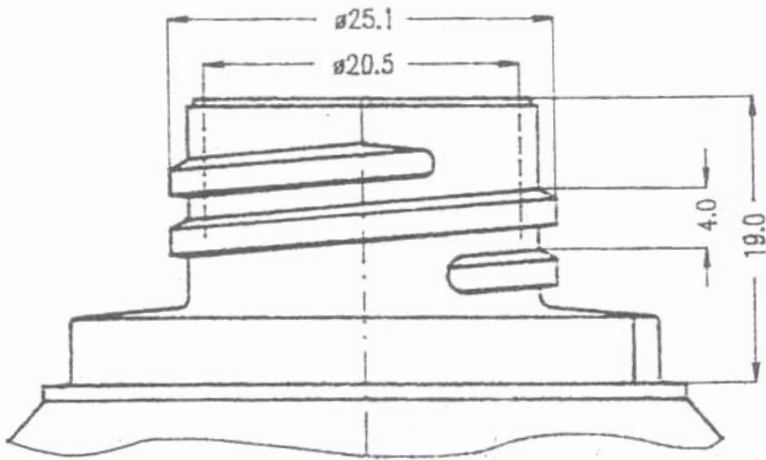

Plug:
 0880: Closed
 0881: Orifice 1,8 mm
 0882: Orifice 2,6 mm

MATERIAL: PP	TOLERANCE: ± 0.2	SCALE: 2:1	COPYRIGHT
QUANTITY/CART. 750 pcs	VOLUME/CART. 0.046	WEIGHT/CART. 7.3 KG	